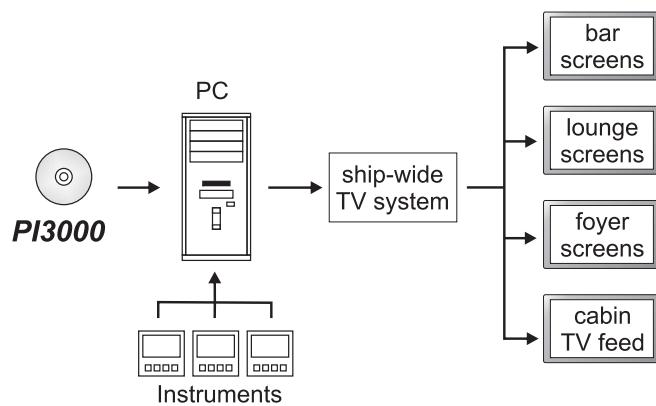

PI3000 utilises easy-to-use “slide show” technology where slides can be created which include chart and position display, video, text, vessel data, video camera or image panels, all configurable in size and content. Once installed and set up PI3000 will run unattended.

Enhance Your Customers Experience

Give your customers the best cruise experience. With PI3000 you can keep guests entertained and informed via the on board TV system.

- **Show vessel's real-time position on digital charts**
- **Show planned routes, voyage progress and ETAs**
- **Remind guests of daily events**
- **Provide weather information**
- **Make custom slide presentations combining text, video, graphics and live web-cam images.**
- **Offer an interactive presentation solution with PI3000t**

Slide Panel Options

- Charts with vessel position
- Vessel data including position, speed, course and weather
- Free form text
- Images
- Video
- Live camera feed
- Web page display
- Power point presentations
- Tickertape
- Audio tracks

Slide Control

- Set a slide show to activate depending on geographical location
- Time based

Simple Setup

Position and voyage information

Charts, images and text

Web cam views

PI3000t

Interactive Passenger Information